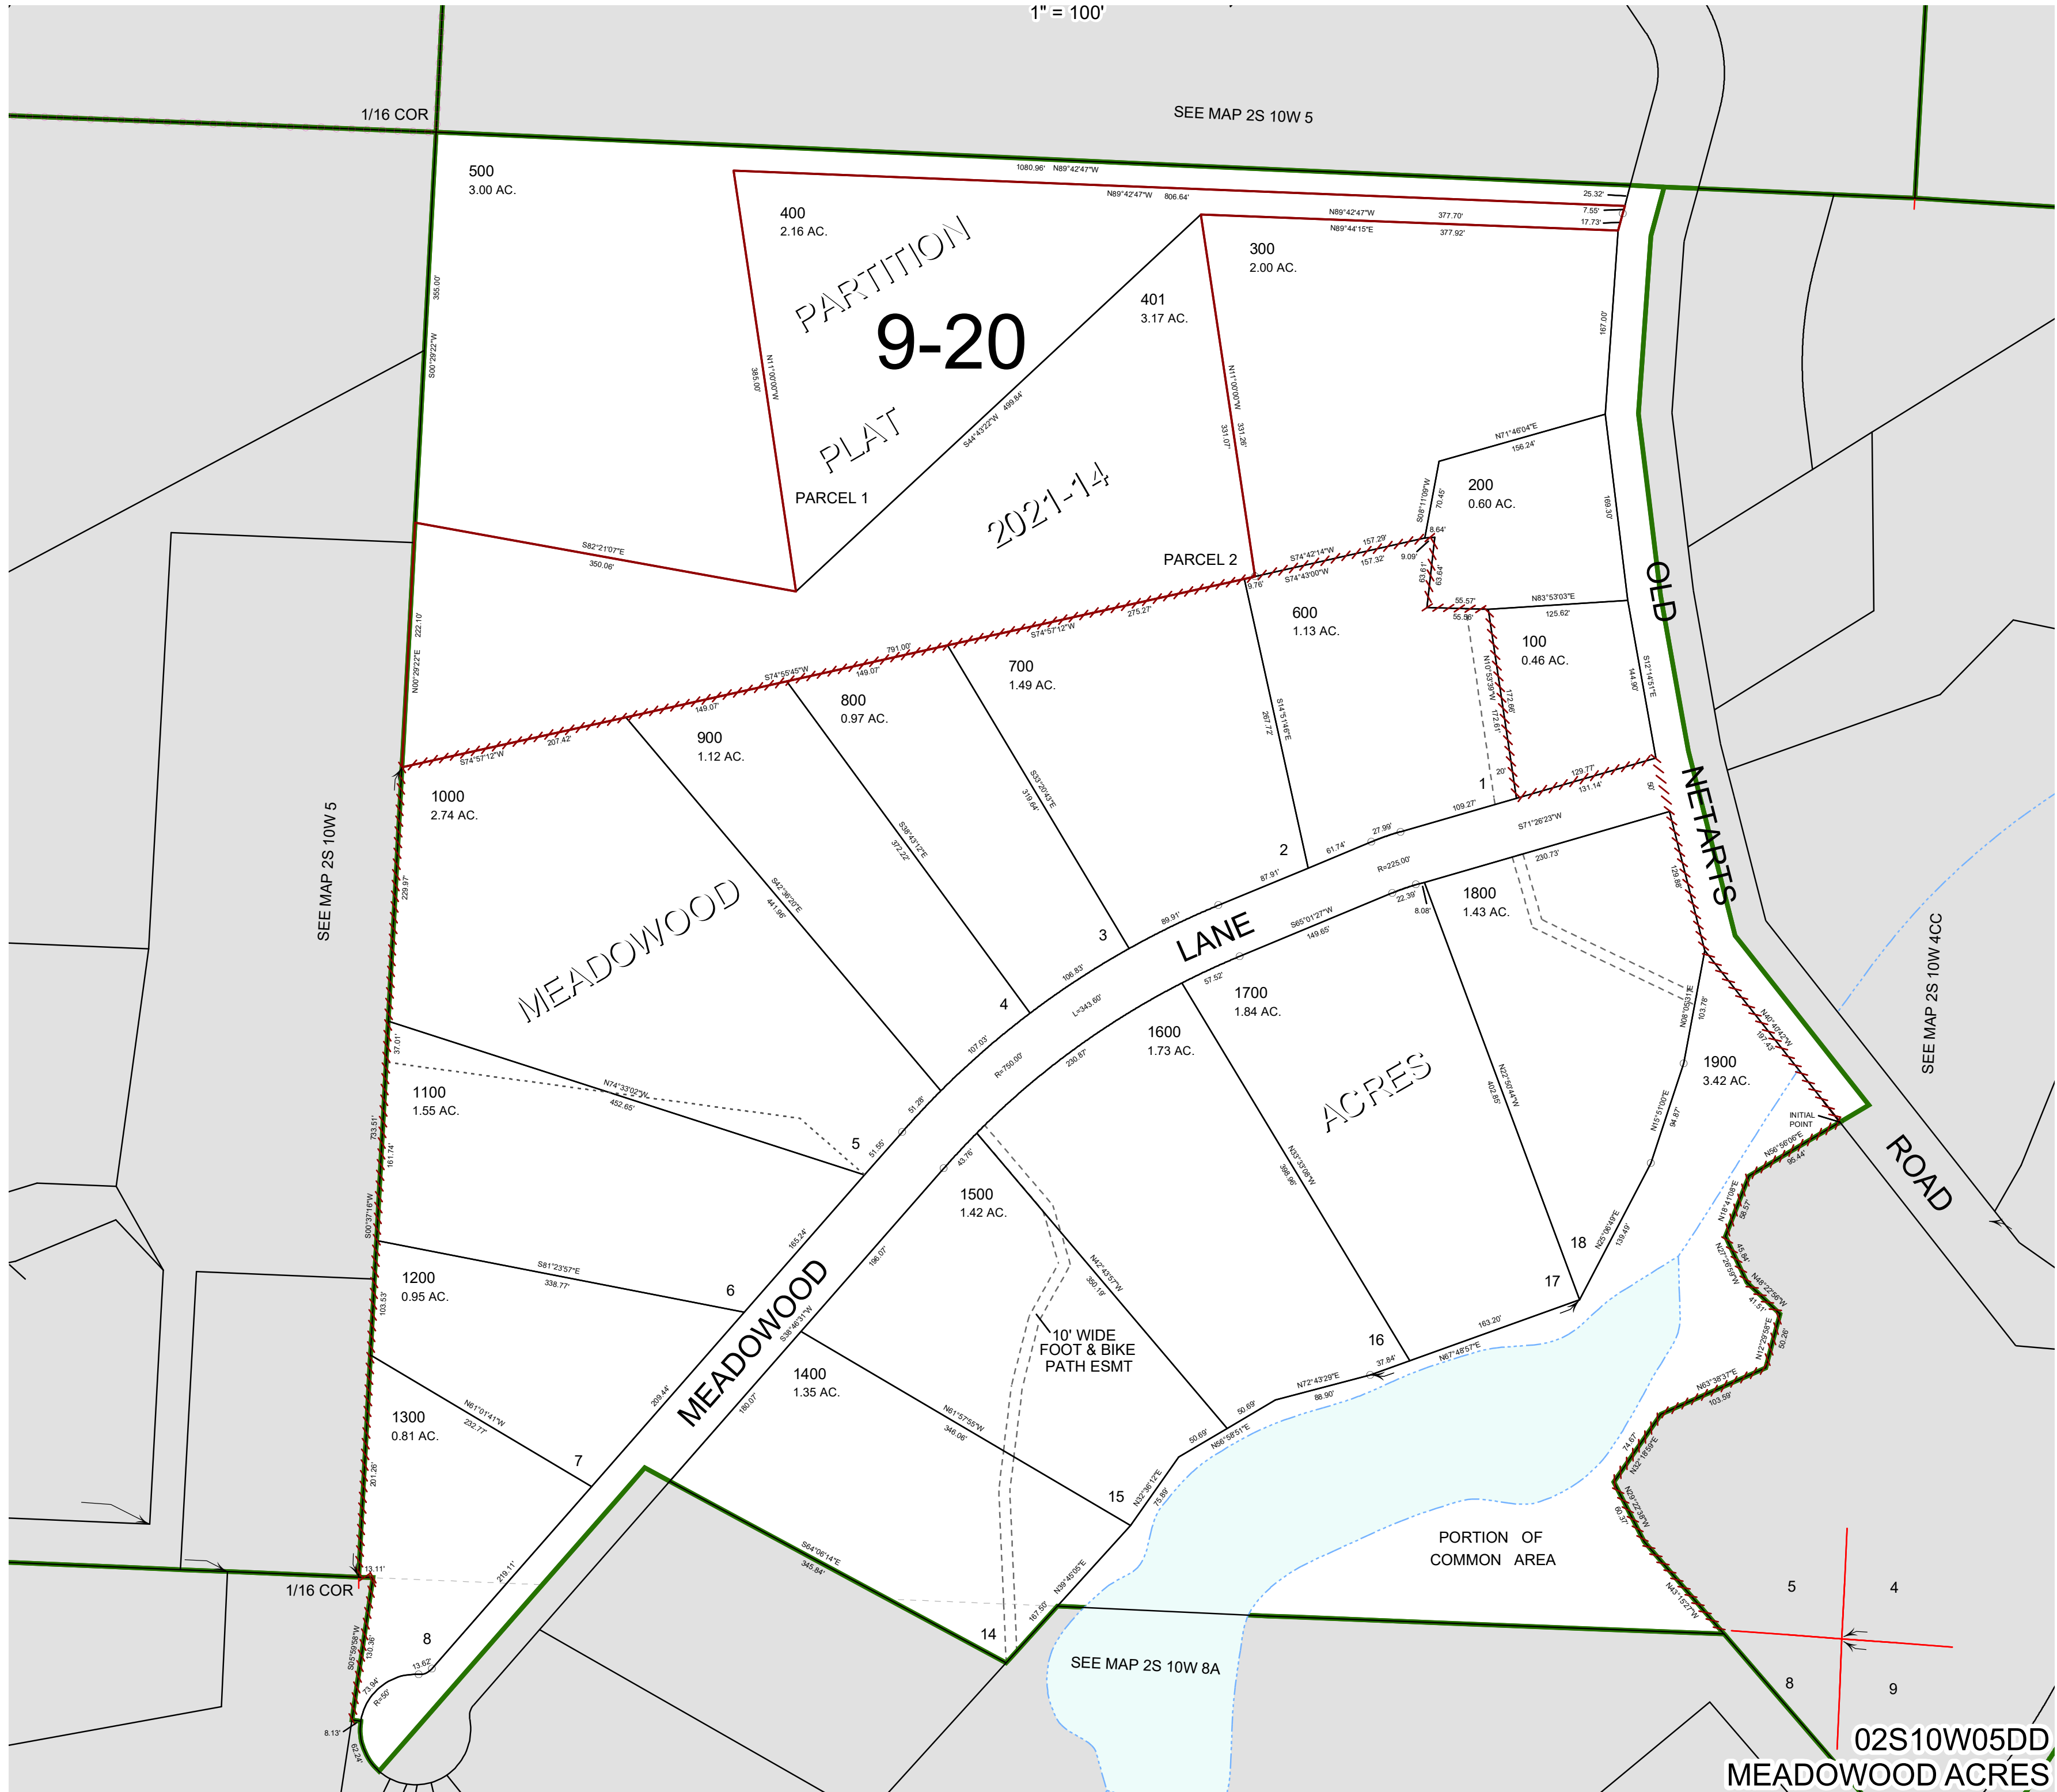

THIS MAP WAS PREPARED FOR ASSESSMENT PURPOSE ONLY

S.E. 1/4 S.E. 1/4 SEC. 5 T. 2S. R. 10W. W.M.
TILLAMOOK COUNTY
1" = 100'

02S10W05DD
MEADOWOOD ACRES

02S10W05DD
MEADOWOOD ACRES

Revised 12/15/21, WS