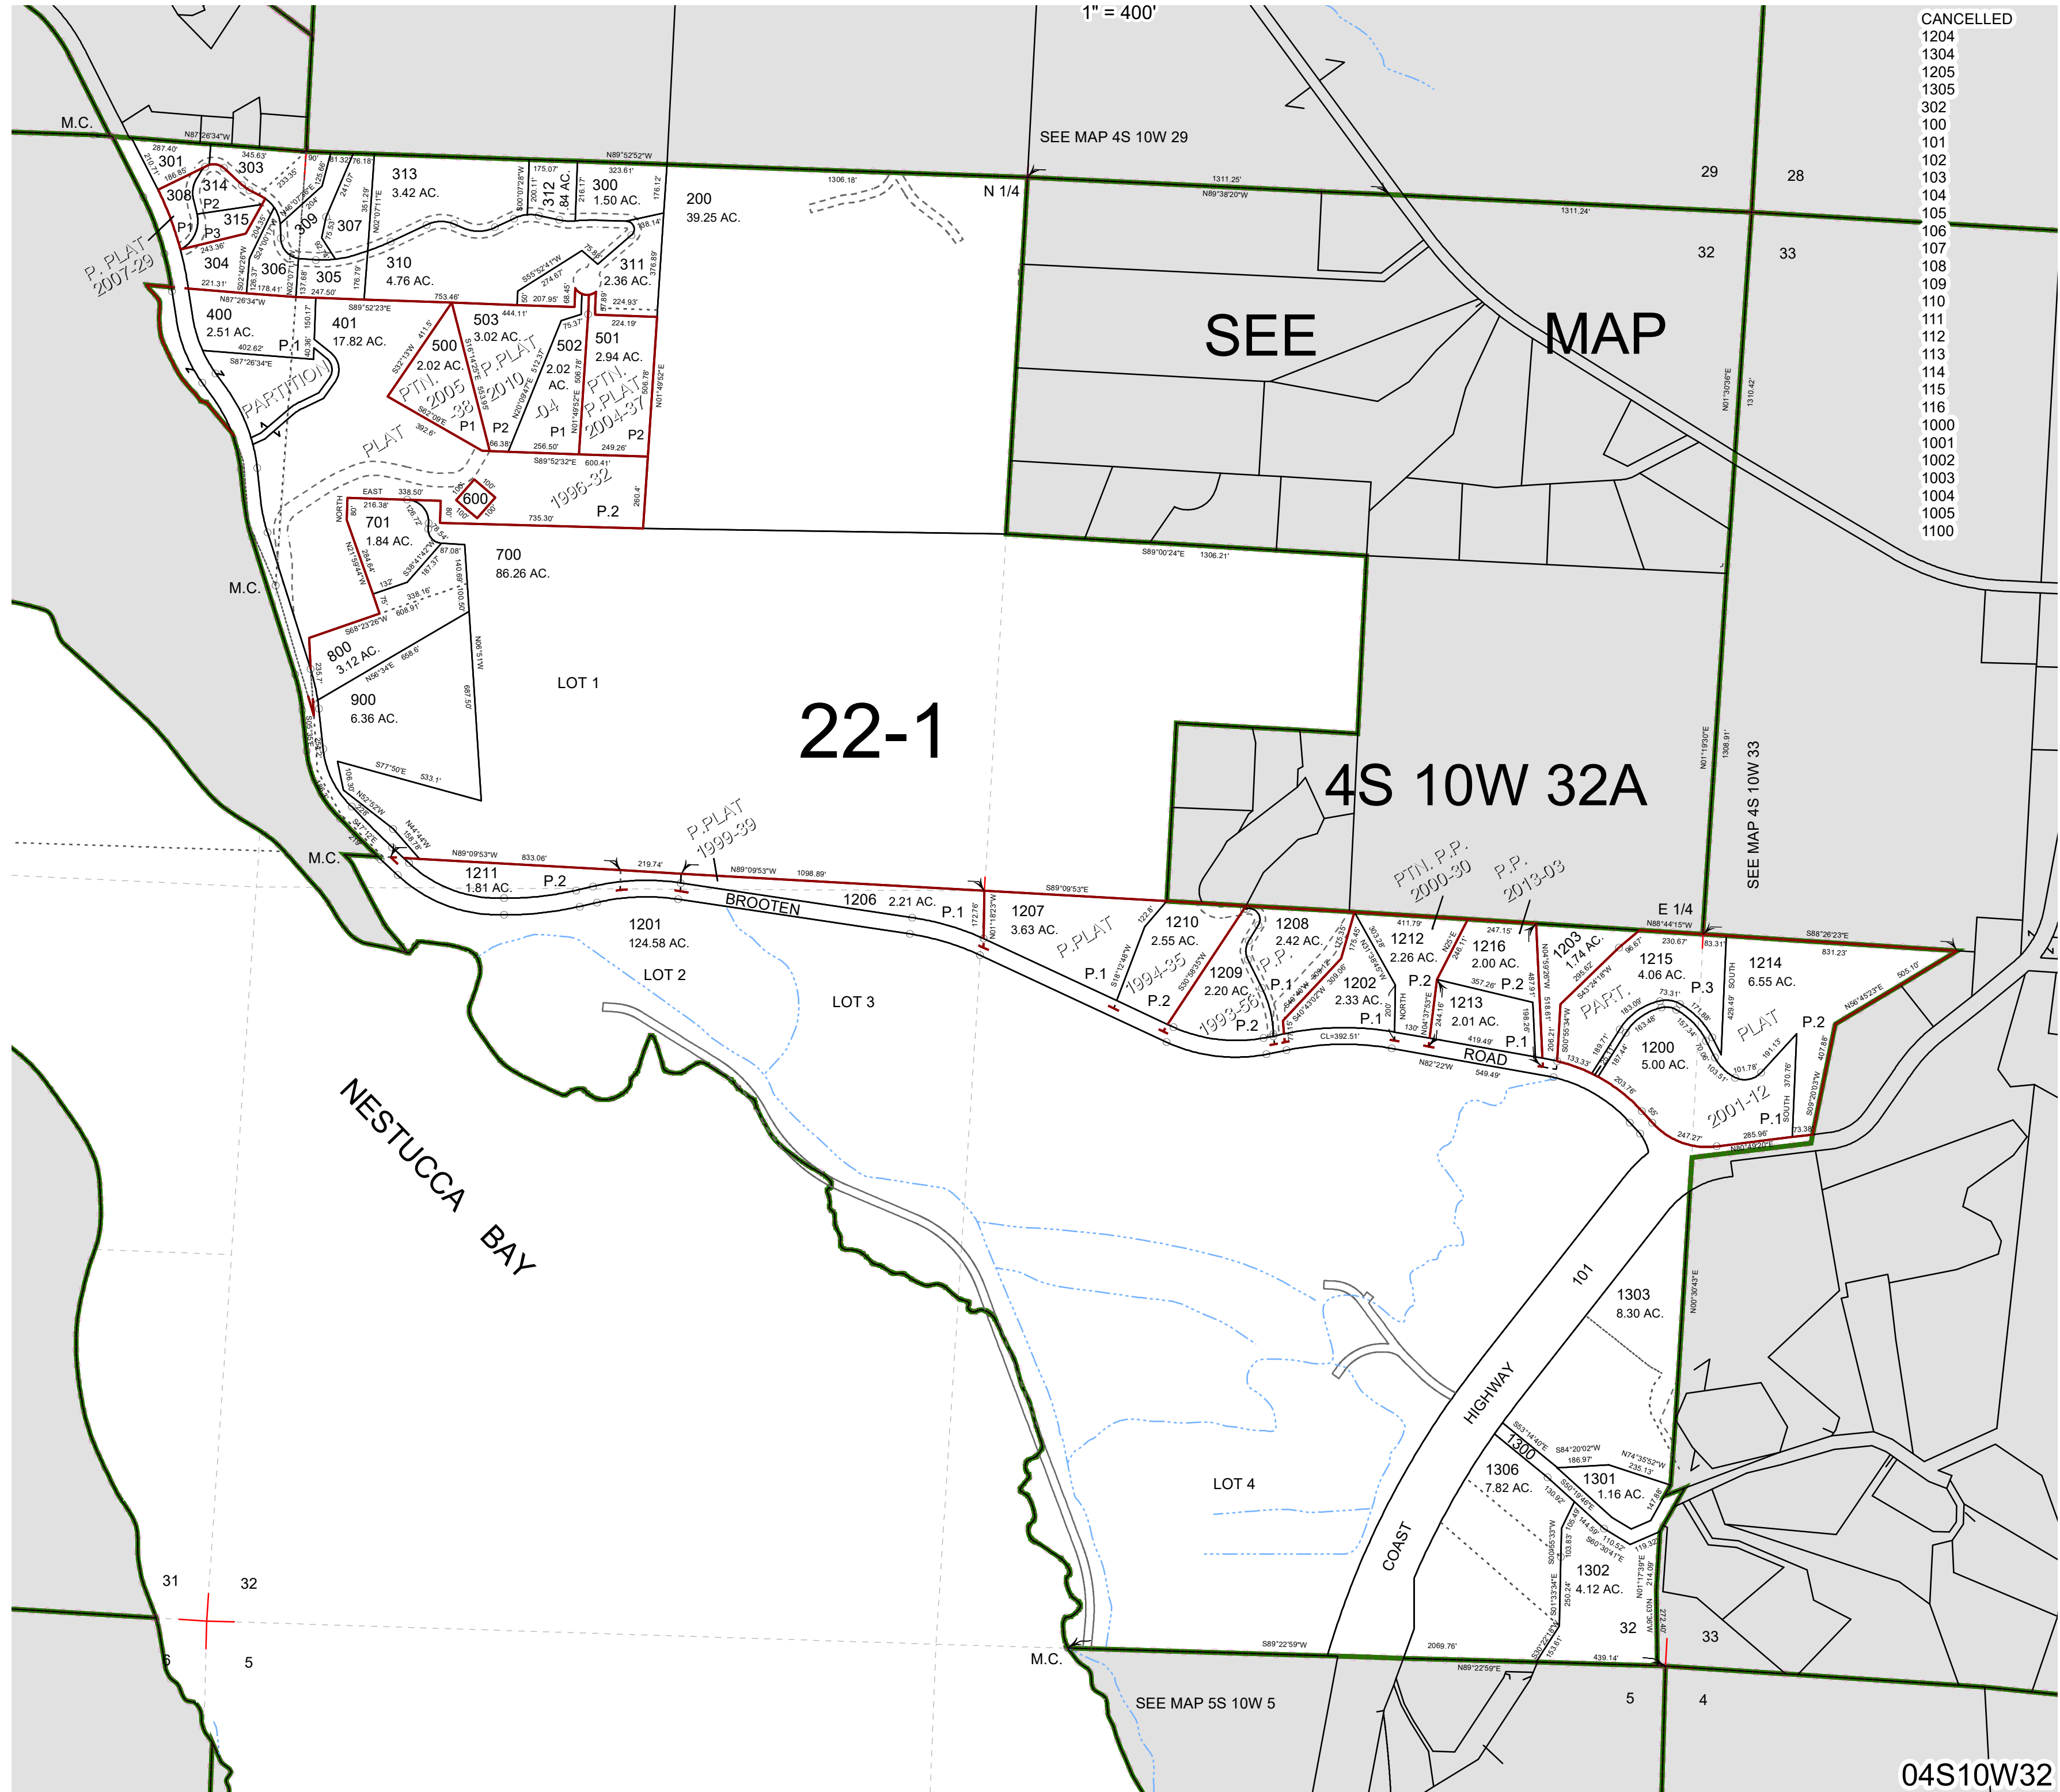

THIS MAP WAS PREPARED FOR ASSESSMENT PURPOSE ONLY

SECTION 32 T.4S. R.10W. W.M.  
TILLAMOOK COUNTY

04S10W32

- CANCELLED
- 1204
- 1304
- 1205
- 1305
- 302
- 100
- 101
- 102
- 103
- 104
- 105
- 106
- 107
- 108
- 109
- 110
- 111
- 112
- 113
- 114
- 115
- 116
- 1000
- 1001
- 1002
- 1003
- 1004
- 1005
- 1100

22-1

4S 10W 32A

NESTUCCA BAY

BROOTEN ROAD

COAST HIGHWAY

04S10W32

Revised 12/29/23, WS