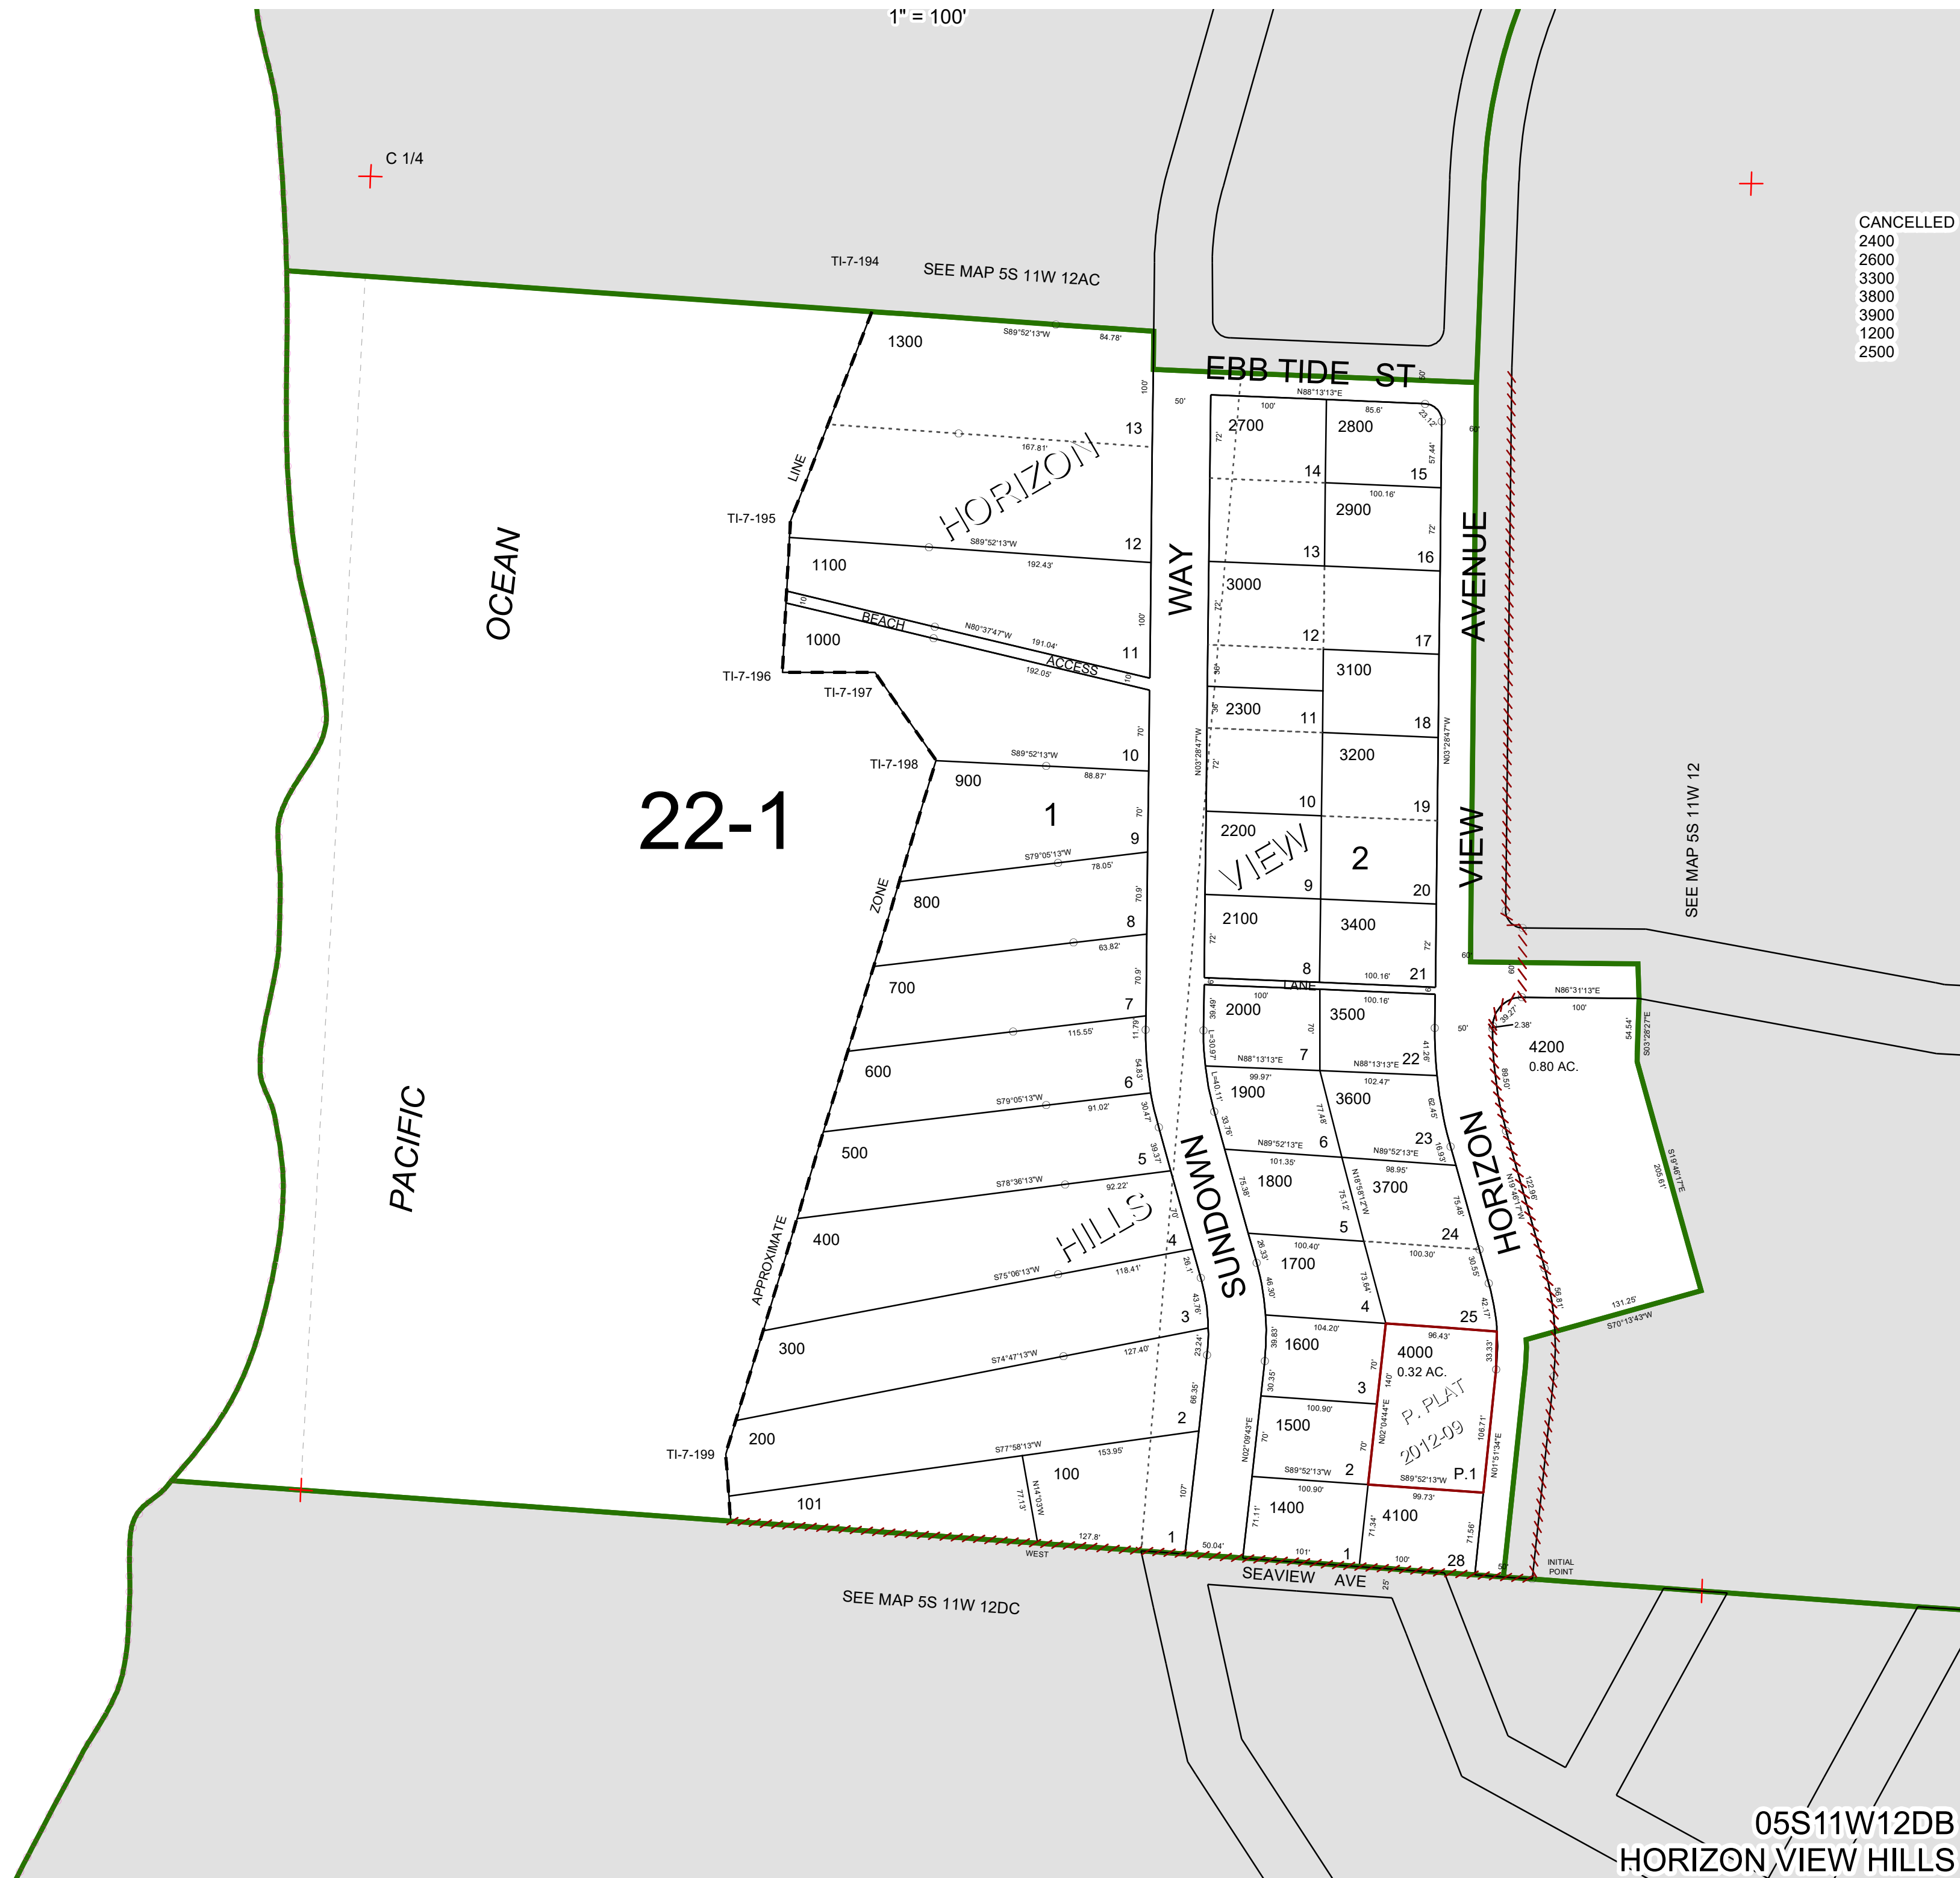

THIS MAP WAS PREPARED FOR ASSESSMENT PURPOSE ONLY

N.W. 1/4 S.E. 1/4 SEC. 12 T.5S. R.11W. W.M.

TILLAMOOK COUNTY

1" = 100'

05S11W12DB  
HORIZON VIEW HILLS

CANCELLED  
2400  
2600  
3300  
3800  
3900  
1200  
2500

05S11W12DB  
HORIZON VIEW HILLS

Revised 12/09/20, WS